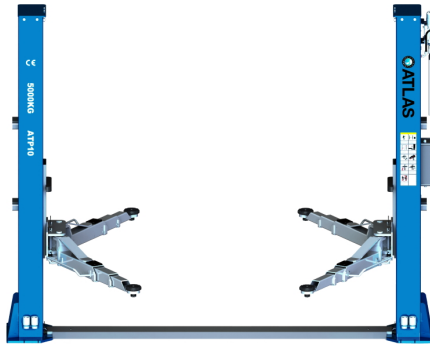

A1 ADAS SOLUTIONS

ADAS Calibration Specialists

Atlas ATP10

5,000kg lifting capacity. Boasting electric locks, four 3-Stage arms and 70 and 100mm pad extensions included as standard, the ATP10 has all the features of the ATP9 but it's tougher, being capable of handling large 4x4s and vans. A proven 2 post, super-duty lift derived from a US best-seller.

KEY FEATURES

Lifting capacity 5000kg

Electric locks

3-Stage Arms all-round

70mm and 100mm pad extensions included as standard

Optional Vehicle Chassis lift pad adaptors specifically designed for SUVs and 4x4s available

Includes delivery, installation and 2 years parts and labour warranty

Lifting height 1910mm

Height 110mm

Max car width 2616mm