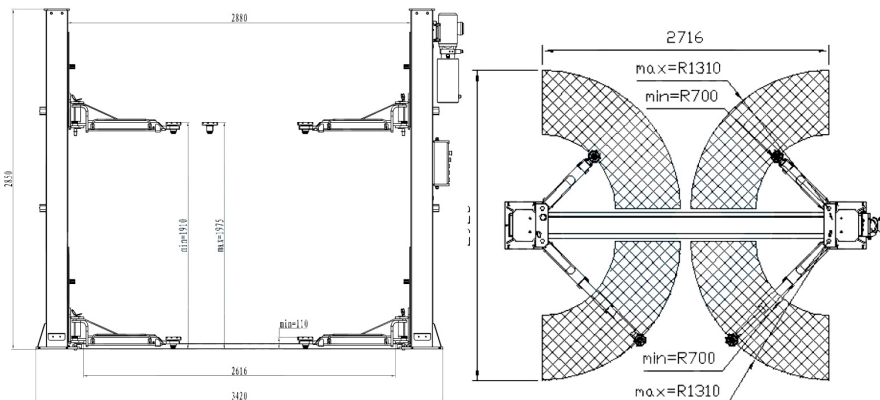

Email: info@a1adassolutions.co.uk Call: 01603 555448